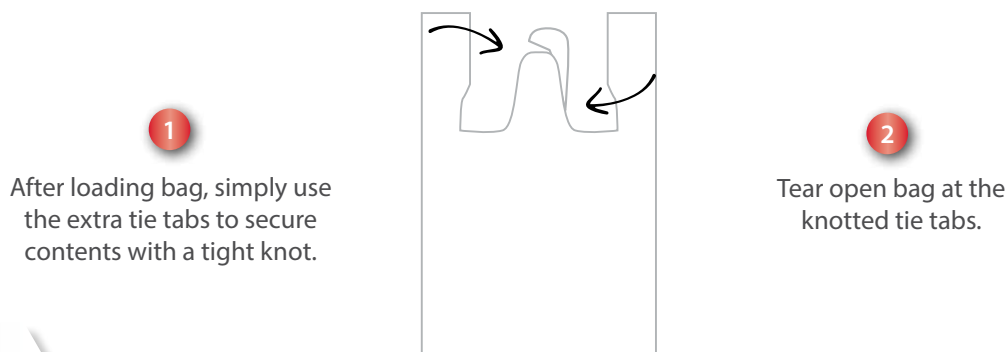

www.novolex.com

800-845-6051

©Sept 2019 Novolex™

H_BI_0165_0919